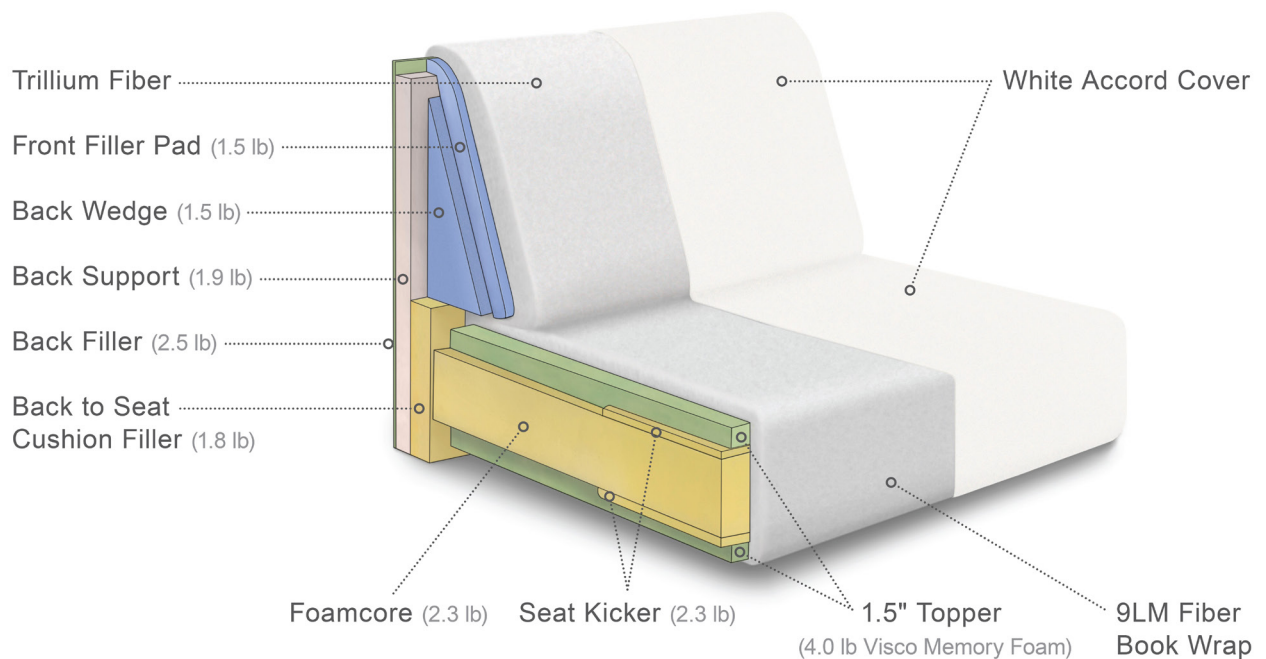

SIERRA SEATING AND OCCASIONALS

Soft contemporary styling and precision woodworking come together in Sierra to produce a versatile living room collection that is easy to incorporate into any home. Available in a chair, loveseat and sofa, the collection also includes an assortment of coordinated occasional tables for a cohesive living environment. Sierra Seating is crafted in solid Cherry, Oak, or Walnut and available in a range of microsuede, fabric or Upholstery Fabrics and Luxury Plains Collections by Sunbrella as well as COM (customer's own material). Please refer to the upholstery page of this catalog. Sierra Occasional Tables are crafted in solid Cherry, Oak, or Walnut and available in a variety of finish options. The finish is **GREENGUARD Certified** for low chemical emissions.

*Natural variations in solid wood and hand-applied finishes make each piece unique. Slight grain and finish irregularities as well as subtle differences in stain shades are signs that the furniture has been crafted from solid wood and are considered hallmarks of quality. Products selected in Natural Oak display a variegated range of colors from blonde to light brown.

Sofa

8-SIR-30-xx

wood panel

8-SIR-35-xx

upholstery panel

96 1/2"w x 33"l x 35"h

Loveseat

8-SIR-20-xx

upholstery panel

36 1/2"w x 33"l x 35"h

Finish Options for Sierra Seating

WE USE CertiPUR-US® CERTIFIED FOAM

CertiPUR-US® comes with Comfort and Confidence. Certified flexible polyurethane foams meet CertiPUR-US® program standards for content, emissions and durability, and are analyzed by independent, accredited testing laboratories.